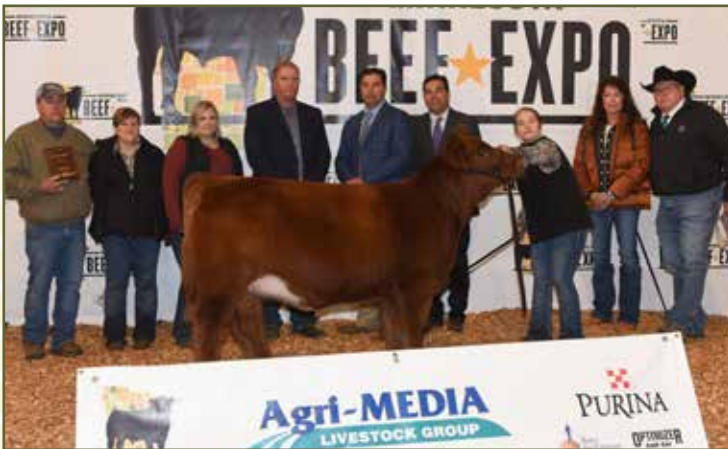

11

Reserve Angus $6,000
NFF AN MOLLY 2120

PVF Inauguration 6174 x NFF AN Molly 811
Breeder: Nesler Family Farms, MN
Buyer: Garret Schuering, Thompson, MO

44

Reserve Foundation Simmental $5,100
RTL LIL BIT REDNECK WOMAN J2

WLE Uno Mas X549 x BFI Stone Cold Medina G21
Breeder: High Voltage Cattle Co., MN
Buyer: Alan George, Mondovi, WI

8

Champion Angus $5,000
RTM JUANA J121

Cannon Valley Amped Up 802 x RTM Juana E721
Breeder: RTM Cattle, MN
Buyer: Brooklyn Heppner, Isanti, MN

15

Champion Hereford $5,000
WR MISS MAJESTIC 130

Churchill Majestic 903G x WR Ms. Tankeray 818F
Breeder: White Ranch Show Cattle, WI
Buyer: Keaton & Emma Brown, Beldenville, WI